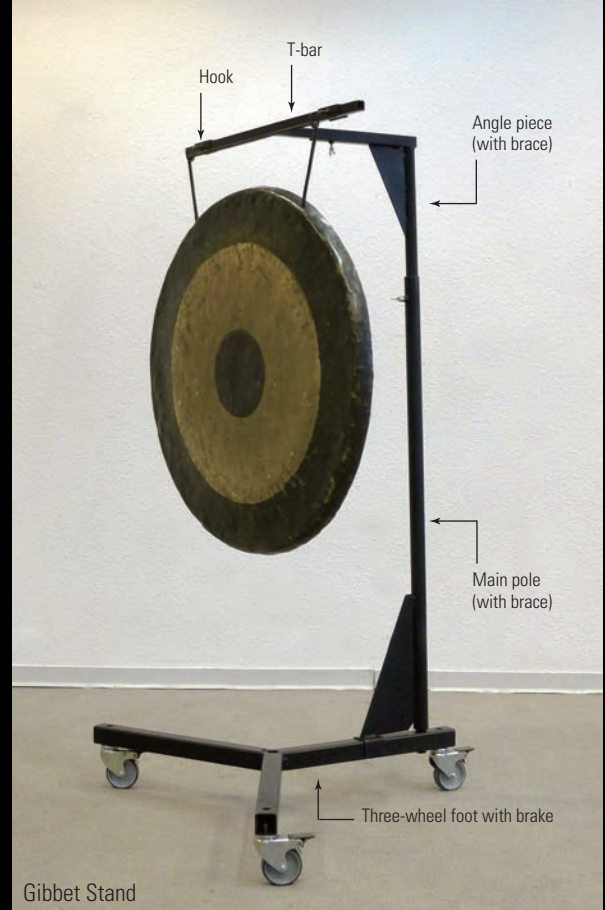

Frame Stand

Gibbet Stand

Hook

Adapter

Crotales Rail