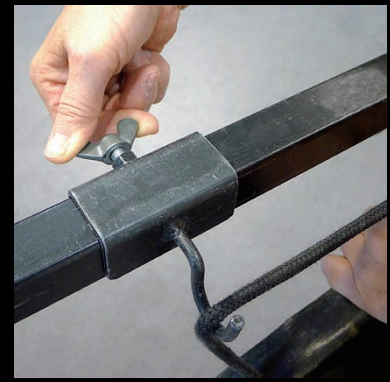

Frame Stand

Gibbet Stand

Hook

Adapter

Crotales Rail